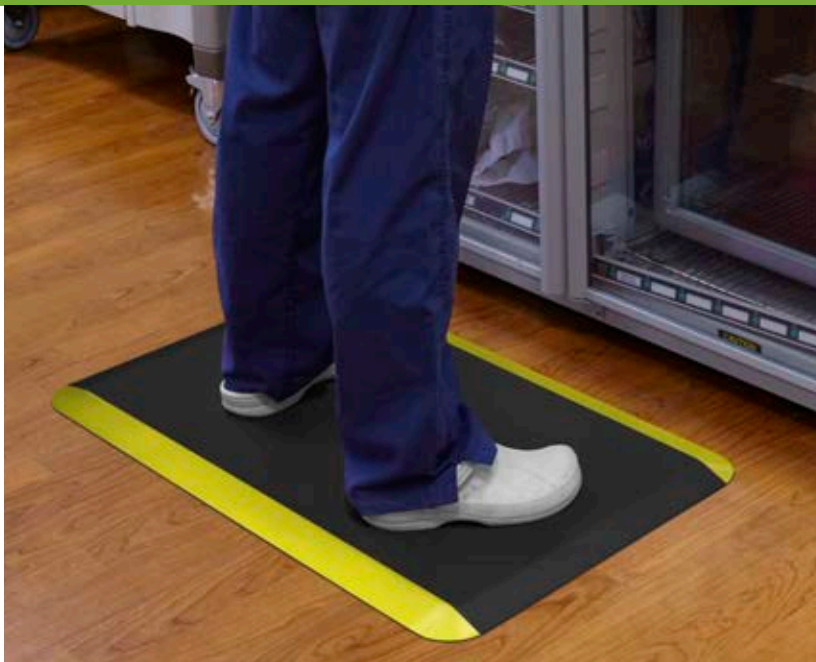

GelPro® Eco-Pro Anti-Fatigue Mats

Reduced discomfort and fatigue caused by strenuous periods of standing

Integral polyurethanes skin one-piece construction made from renewable, plant based resources does not absorb water or dirt, making it durable enough for commercial environments

Low-profile, durable edges prevent tripping

GelPro® OR Anti-Fatigue Mats

Energy-return foam that conforms to body weight and pressure reduces and prevents discomfort and stress on the back and legs

Easy-to-clean surface is water resistant, anti-bacterial and anti-microbial

For ideal use in operating rooms, radiology, procedure areas and areas of extended periods of standing

Comfort Cushion Insoles

Provides the benefit of an anti-fatigue mat wherever a worker stands or walks

Made from a unique PVC/nitrile rubber foam blend that resist hospital grade disinfectants

Anti-Slip surface designed for wet areas

High density material incorporates millions of tiny closed cell that won't absorb liquids