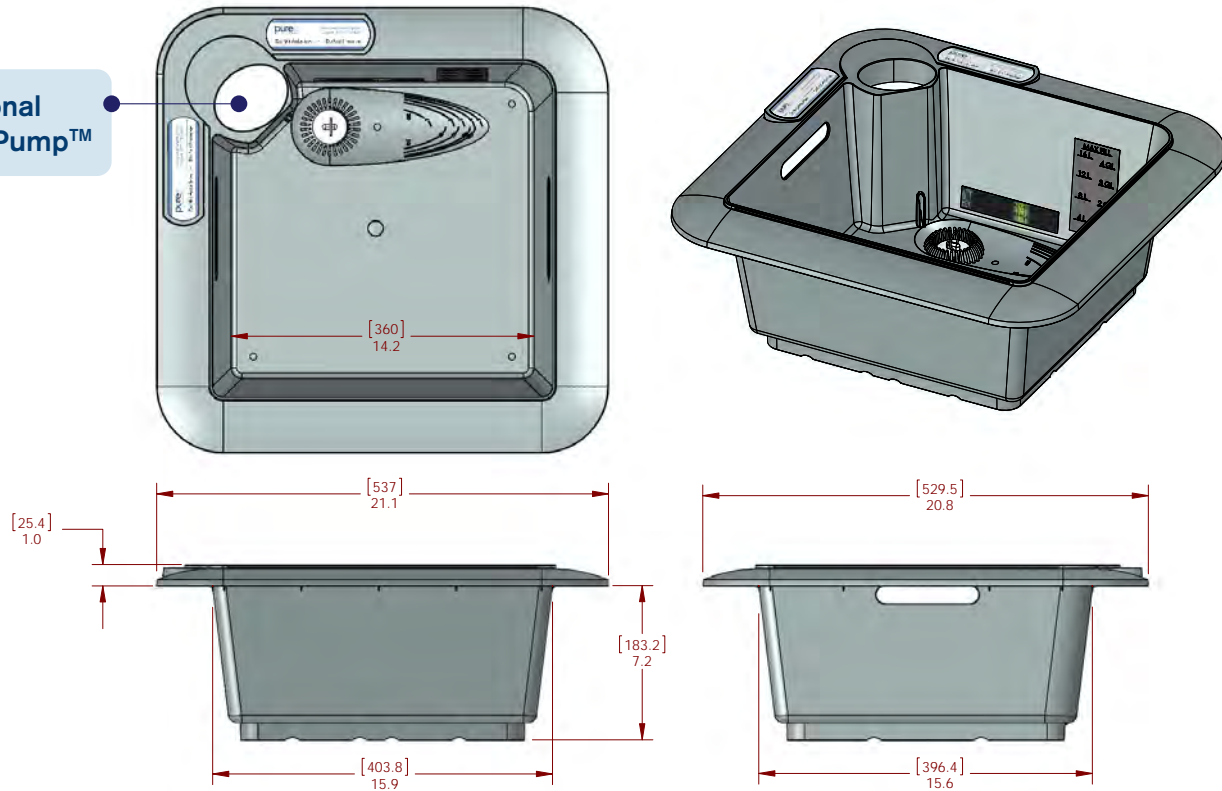

PureStation™ Sink Insert

The PureStation™ Sink Insert is the way forward to faster ergonomic pre-cleaning. The PureStation™ Sink Insert can be used on countertops, in sinks, or on mobile carts. Temperature strips, water volume markings and a chemical mixing well increases accuracy and helps assure consistent results when using cleaning solutions. The optional FlexiPump™, tubing and connectors accommodate almost any lumened device or scope to add standardized automated flushing to the process. Better patient care starts at the sink.

TO SEE OUR VIDEO DEMONSTRATION GO TO www.pure-processing.com/video/

For more information on the Pure Station™ Sink Inserts, call: **877.718.6868**

PureStation™ Sink Insert 16x16 (Small)

Optional
FlexiPump™

Optional
FlexiPump™

PureStation™ Sink Insert 16x26 (Large)

CUSTOM FITTINGS AVAILABLE Contact us for more information 877.718.6868