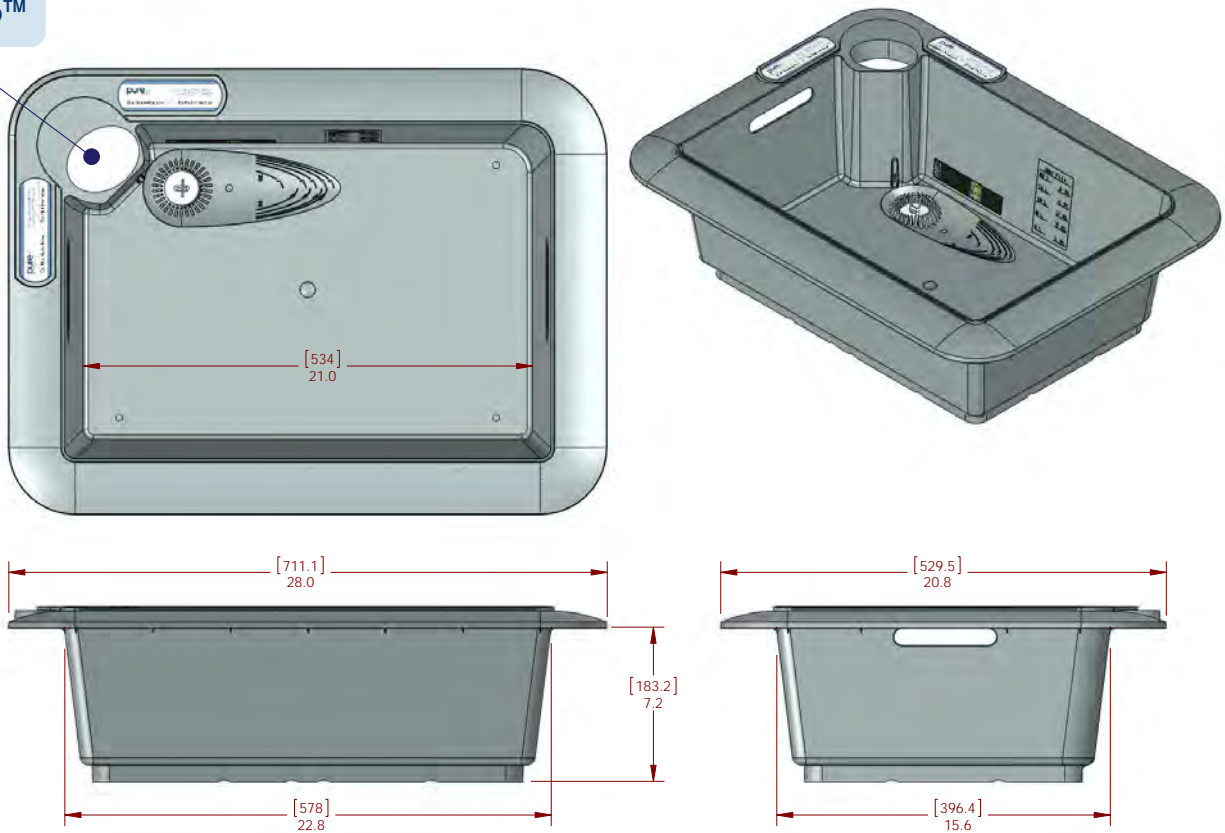

PureStation™ Sink Insert

The PureStation™ Sink Insert is the way forward to faster ergonomic pre-cleaning. The PureStation™ Sink Insert can be used on countertops, in sinks, or on mobile carts. Temperature strips, water volume markings and a chemical mixing well increases accuracy and helps assure consistent results when using cleaning solutions. The optional FlexiPump™, tubing and connectors accommodate almost any lumened device or scope to add standardized automated flushing to the process. Better patient care starts at the sink.

TO SEE OUR VIDEO DEMONSTRATION GO TO www.pure-processing.com/video/

For more information on the Pure Station™ Sink Inserts, call: **877.718.6868**

PureStation™ Sink Insert 16x16 (Small)

Optional
FlexiPump™

Optional
FlexiPump™

PureStation™ Sink Insert 16x26 (Large)

CUSTOM FITTINGS AVAILABLE Contact us for more information 877.718.6868