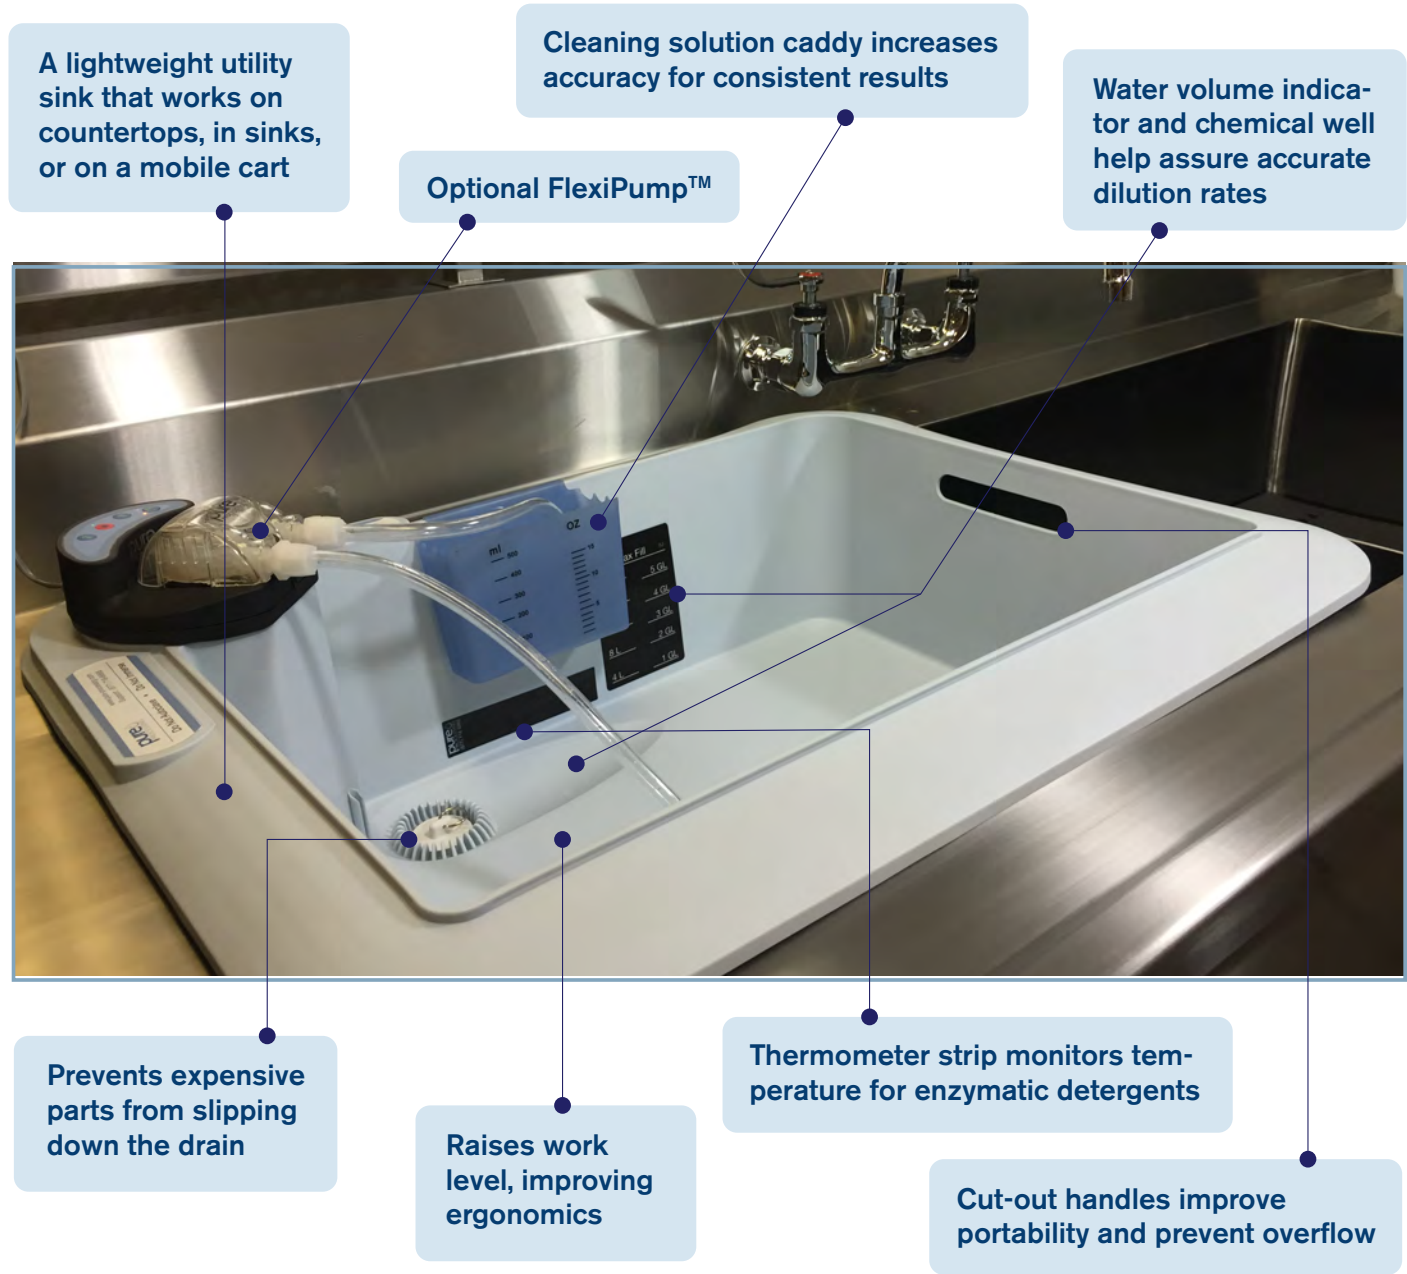

PureStation™ Sink Insert

The PureStation™ Sink Insert is the way forward to faster ergonomic pre-cleaning. The PureStation™ Sink Insert can be used on countertops, in sinks, or on mobile carts. Temperature strips, water volume markings and a chemical mixing well increases accuracy and helps assure consistent results when using cleaning solutions. The optional FlexiPump™, tubing and connectors accommodate almost any lumened device or scope to add standardized automated flushing to the process. Better patient care starts at the sink.

TO SEE OUR VIDEO DEMONSTRATION GO TO www.pure-processing.com/video/

For more information on the Pure Station™ Sink Inserts, call: **877.718.6868**

PureStation™ Sink Insert 16x16 (Small)

Optional
FlexiPump™

Optional
FlexiPump™

PureStation™ Sink Insert 16x26 (Large)

CUSTOM FITTINGS AVAILABLE Contact us for more information 877.718.6868